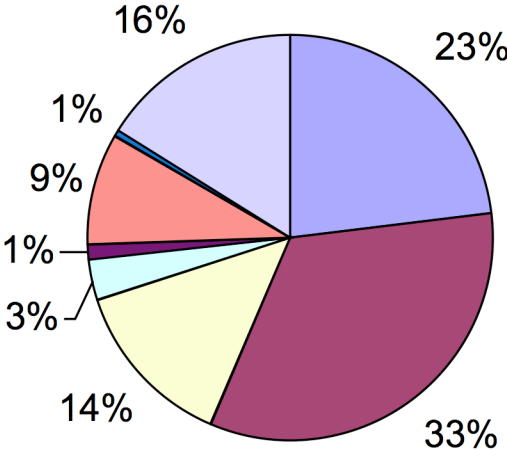

Percentage of tasks to Council Regions 2007-2008

- Central Highlands
- Rockhampton
- Banana
- Woorabinda
- Bundaberg
- Isaac
- Nth Burnett
- Gladstone